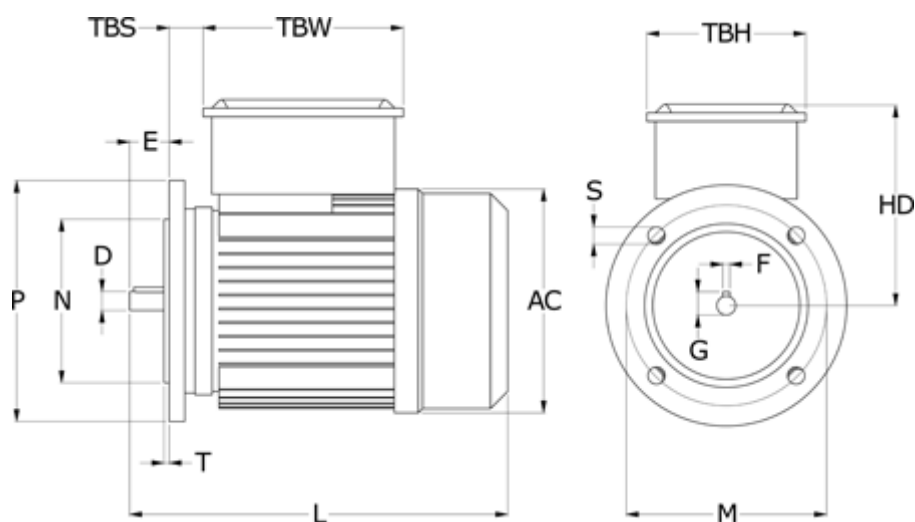

# Data Sheet

Article number: 25018664109

Description: Kleedrive MY711-6 0.18kw 900 rpm  
1x230V 50HZ IP55 B5

## Measures

AA = 132	K = 7x10	TBS = 25.75
AC = 147	L = 241	TBW = 116
AD = 196	M = 130	
D = 14	N = 110	
E = 30	P = 160	
F = 5	S = 10	
G = 11	T = 3.5	
HD = 125	TBH = 92	